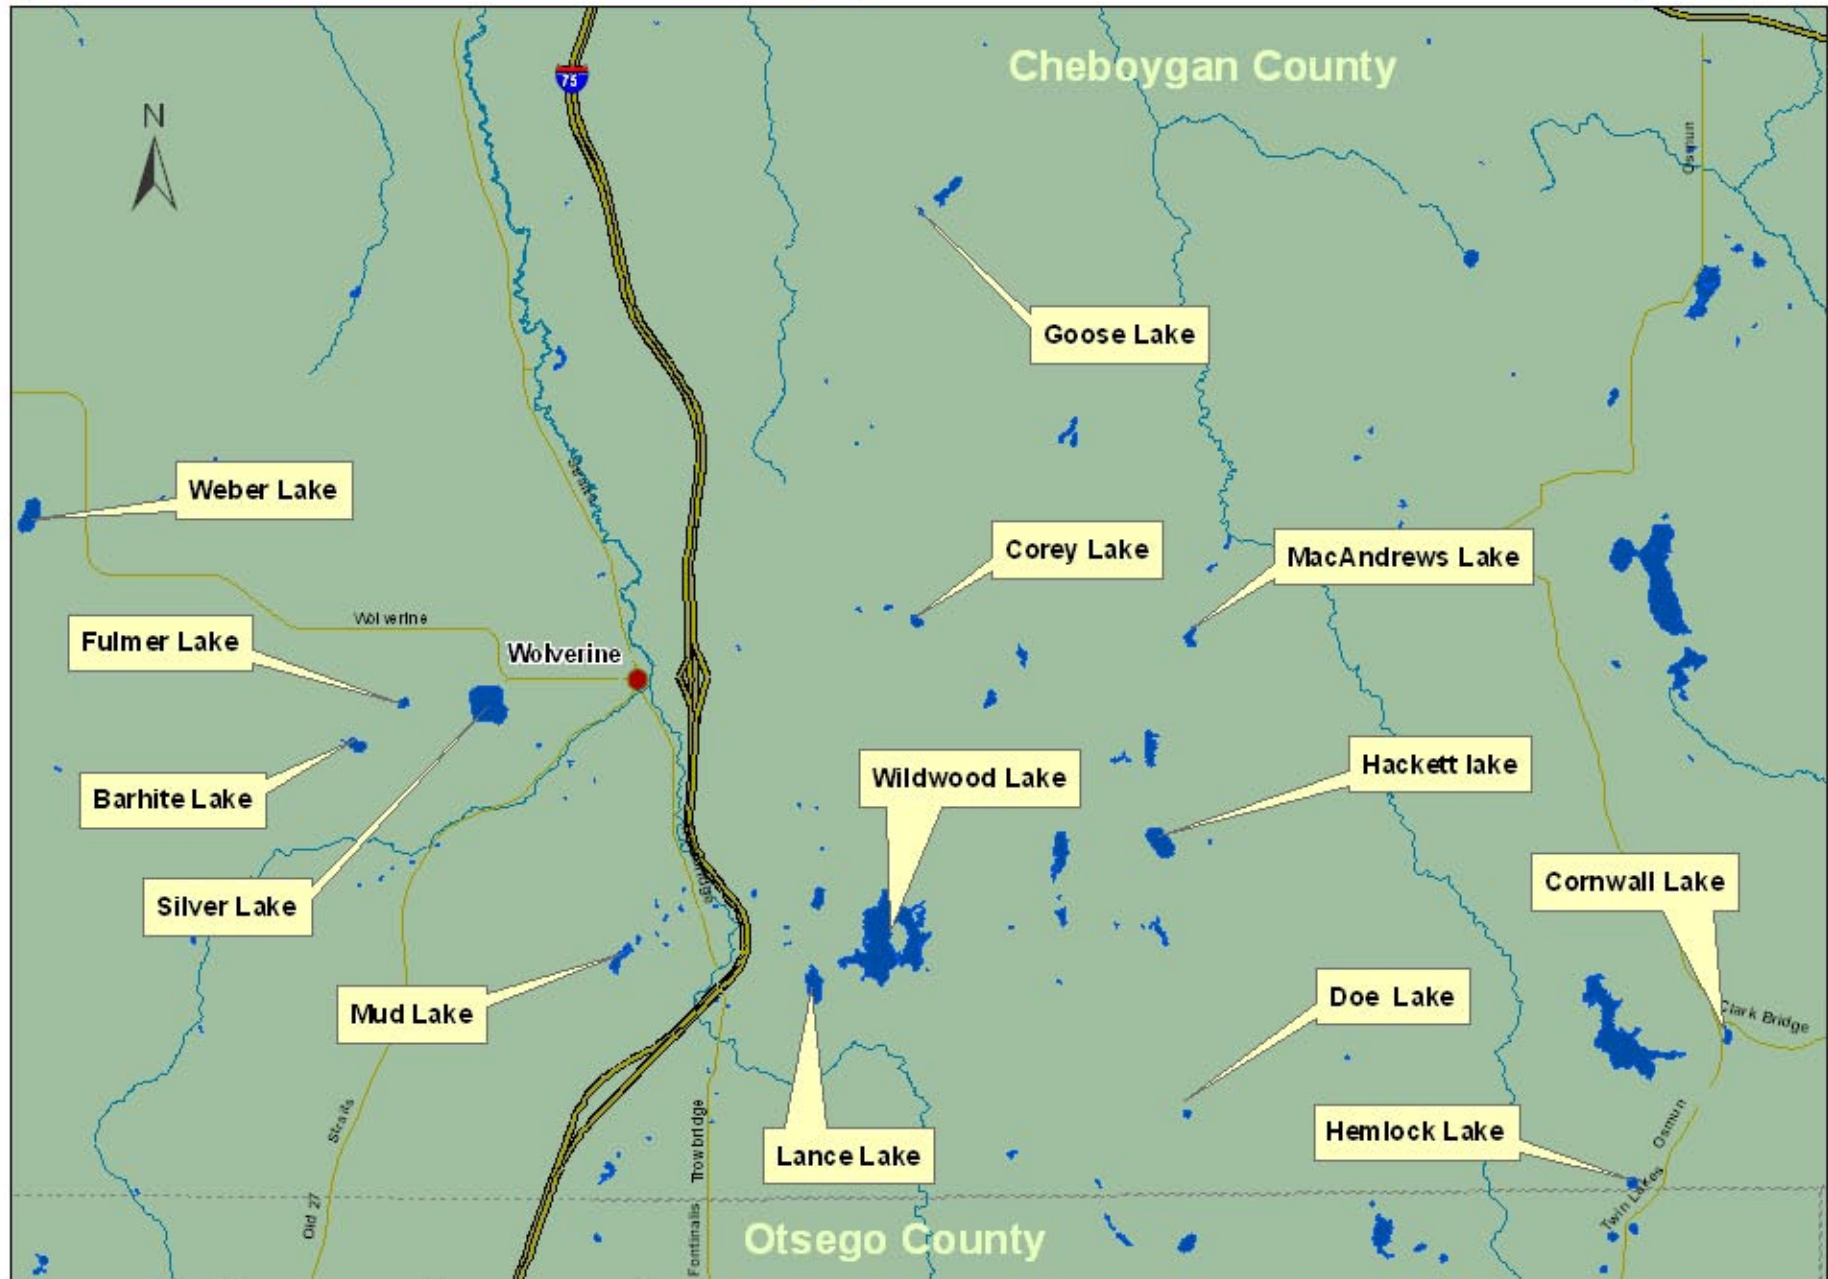

Wolverine Lakes

Barhite Lake, Corey Lake, Cornwall Lake, Doe Lake, Fulmer Lake, Goose Lake, Hackett Lake, Hemlock Lake, Lance Lake, MacAndrews Lake, Mud Lake, Silver Lake, Weber Lake, Wildwood Lake,

- City
- Town
- Hamlet

- Major River
- Tributary

- State Hwy
- County Road

Made by: Tip Of The Mitt Watershed Council, Aug 2006.
Data Source: All data acquired from the Michigan Geographic Data Library at: <http://www.mcgl.state.mi.us/mgdl/>.