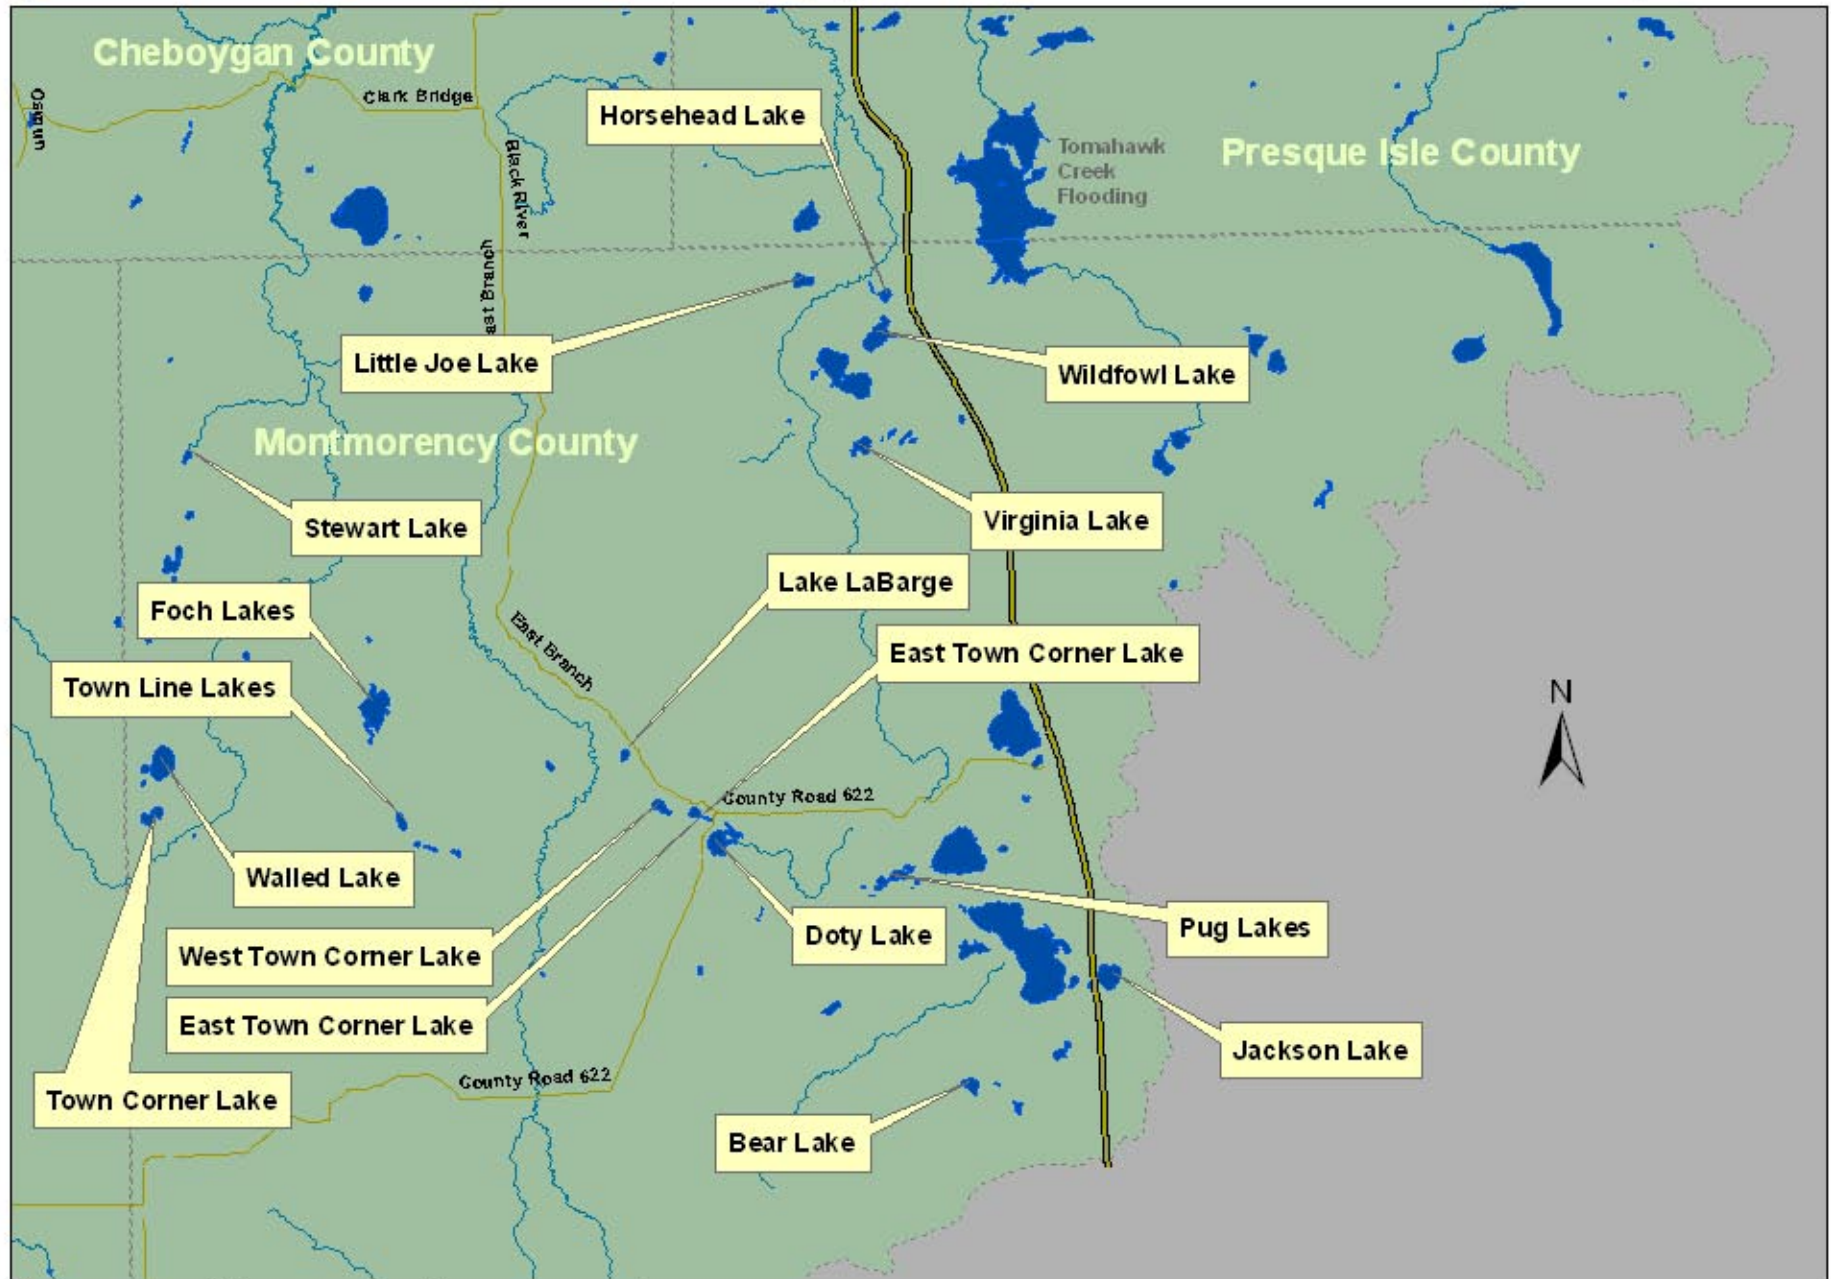

Montmorency Lakes

Bear Lake, East Town Center Lake, Foch Lakes, Horsehead Lake, Jackson Lake, Lake LaBarge, Little Joe Lake, Pug Lake, Stewart Lake, Town Corner Lake, Doty Lake, Town Line Lakes, Virginia Lake, Walled Lake, West Town Corner Lake, Wildfowl Lake,

City	Major River	State Hwy
Town	Tributary	County Road
Hamlet		

Made by: Tip Of The Mitt Watershed Council, Aug 2006.
 Data Source: All data acquired from the Michigan Geographic Data Library at: <http://www.mcgi.state.mi.us/mgdl/>.