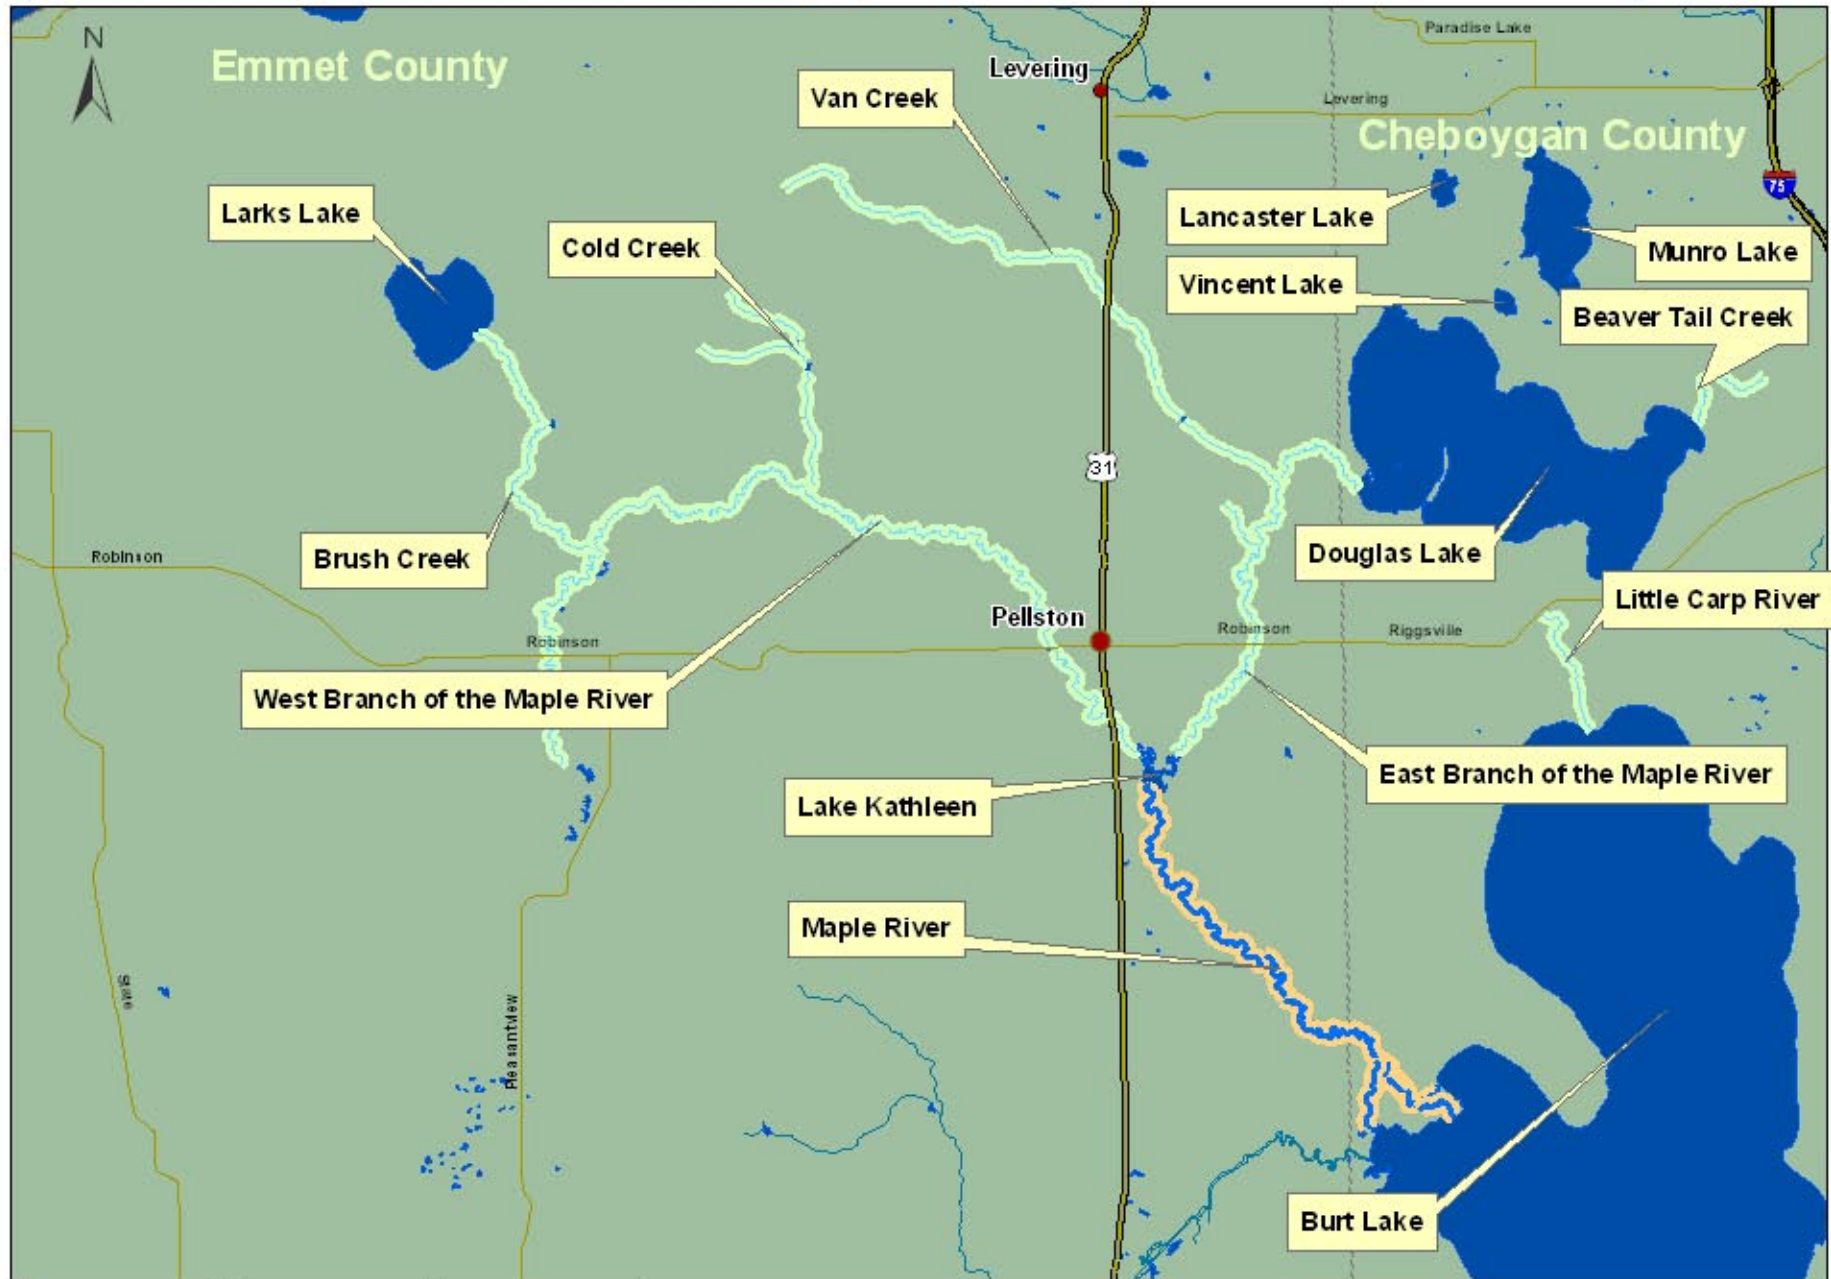

Maple River

Brush Creek, Burt Lake, Cold Creek, Douglas Lake, East Branch of the Maple River, Lake Kathleen, Lancaster Lake, Larks Lake, Little Carp River, Maple River, Munro Lake, Van Creek, West Branch of the Maple River,

- City
- Town
- Hamlet

- Major River
- Tributary

- State Hwy
- County Road

Made by: Tip Of The Mitt Watershed Council, Aug 2006.
Data Source: All data acquired from the Michigan Geographic Data Library at: <http://www.mcgi.state.mi.us/mgdl/>.