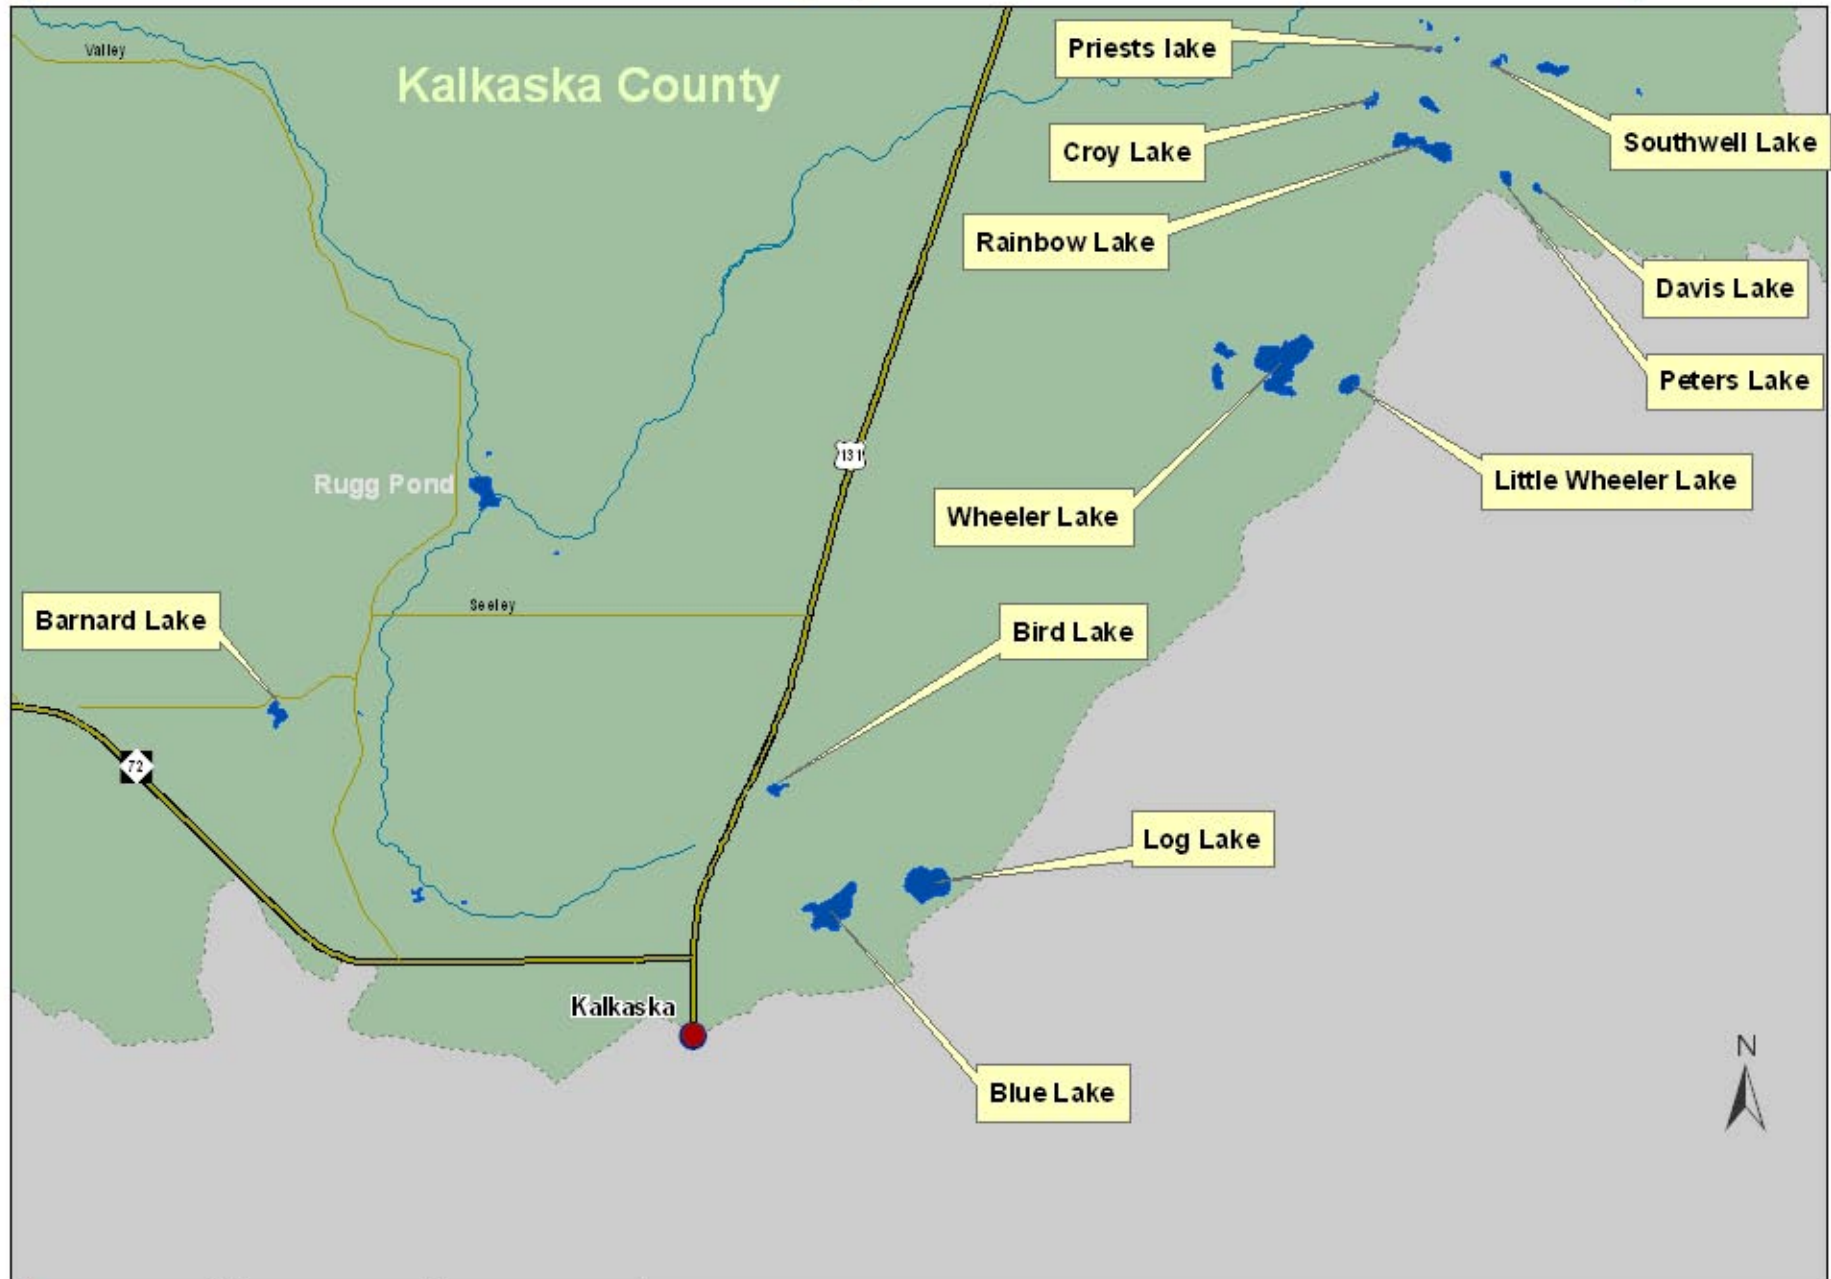

Kalkaska Lakes

Barnard Lake, Bird Lake, Blue Lake, Croy Lake, Davis Lake, Little Wheeler Lake, Log Lake, Peters Lake, Priests Lake, Southwell Lake, Wheeler Lake,

City	Major River	State Hwy
Town	Tributary	County Road
Hamlet		

Made by: Tip Of The Mitt Watershed Council, Aug 2006.
Data Source: All data acquired from the Michigan Geographic Data Library at: <http://www.mcgi.state.mi.us/mgdl/>.