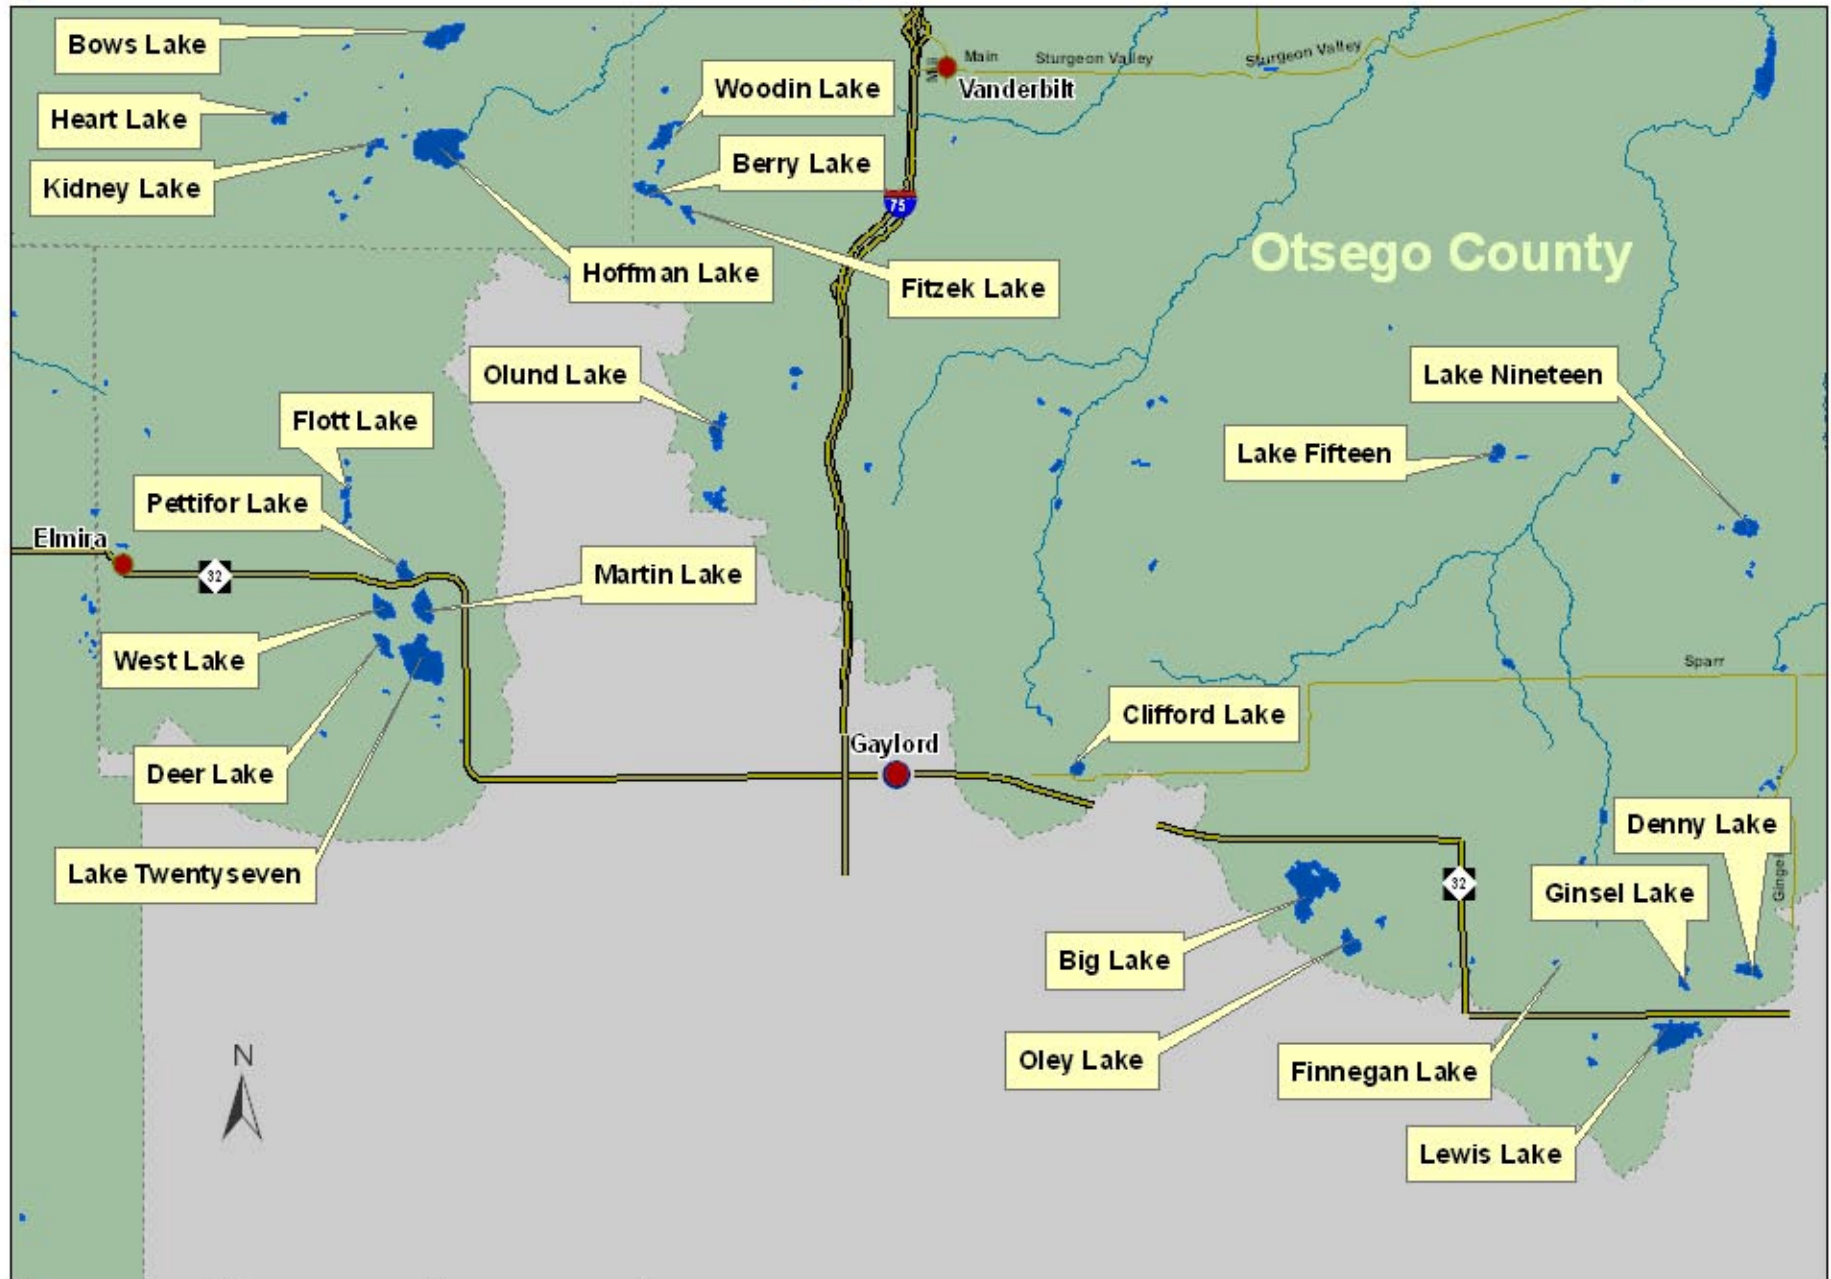

Gaylord Lakes

Berry Lake, Big Lake, Bows Lake, Clifford Lake, Deer Lake, Denny Lake, Fitzek Lake, Flott Lake, Heart Lake, Hoffman Lake, Kidney Lake, Lake Twentyseven, Lewis Lake, Martin Lake, Oley Lake, Olund Lake, Pettifor Lake, West Lake, Woodlin Lake,

- City
- Town
- Hamlet

- Major River
- Tributary

- State Hwy
- County Road

Made by: Tip Of The Mitt Watershed Council, Aug 2006.
 Data Source: All data acquired from the Michigan Geographic Data Library at: <http://www.mcgi.state.mi.us/mgdl/>.