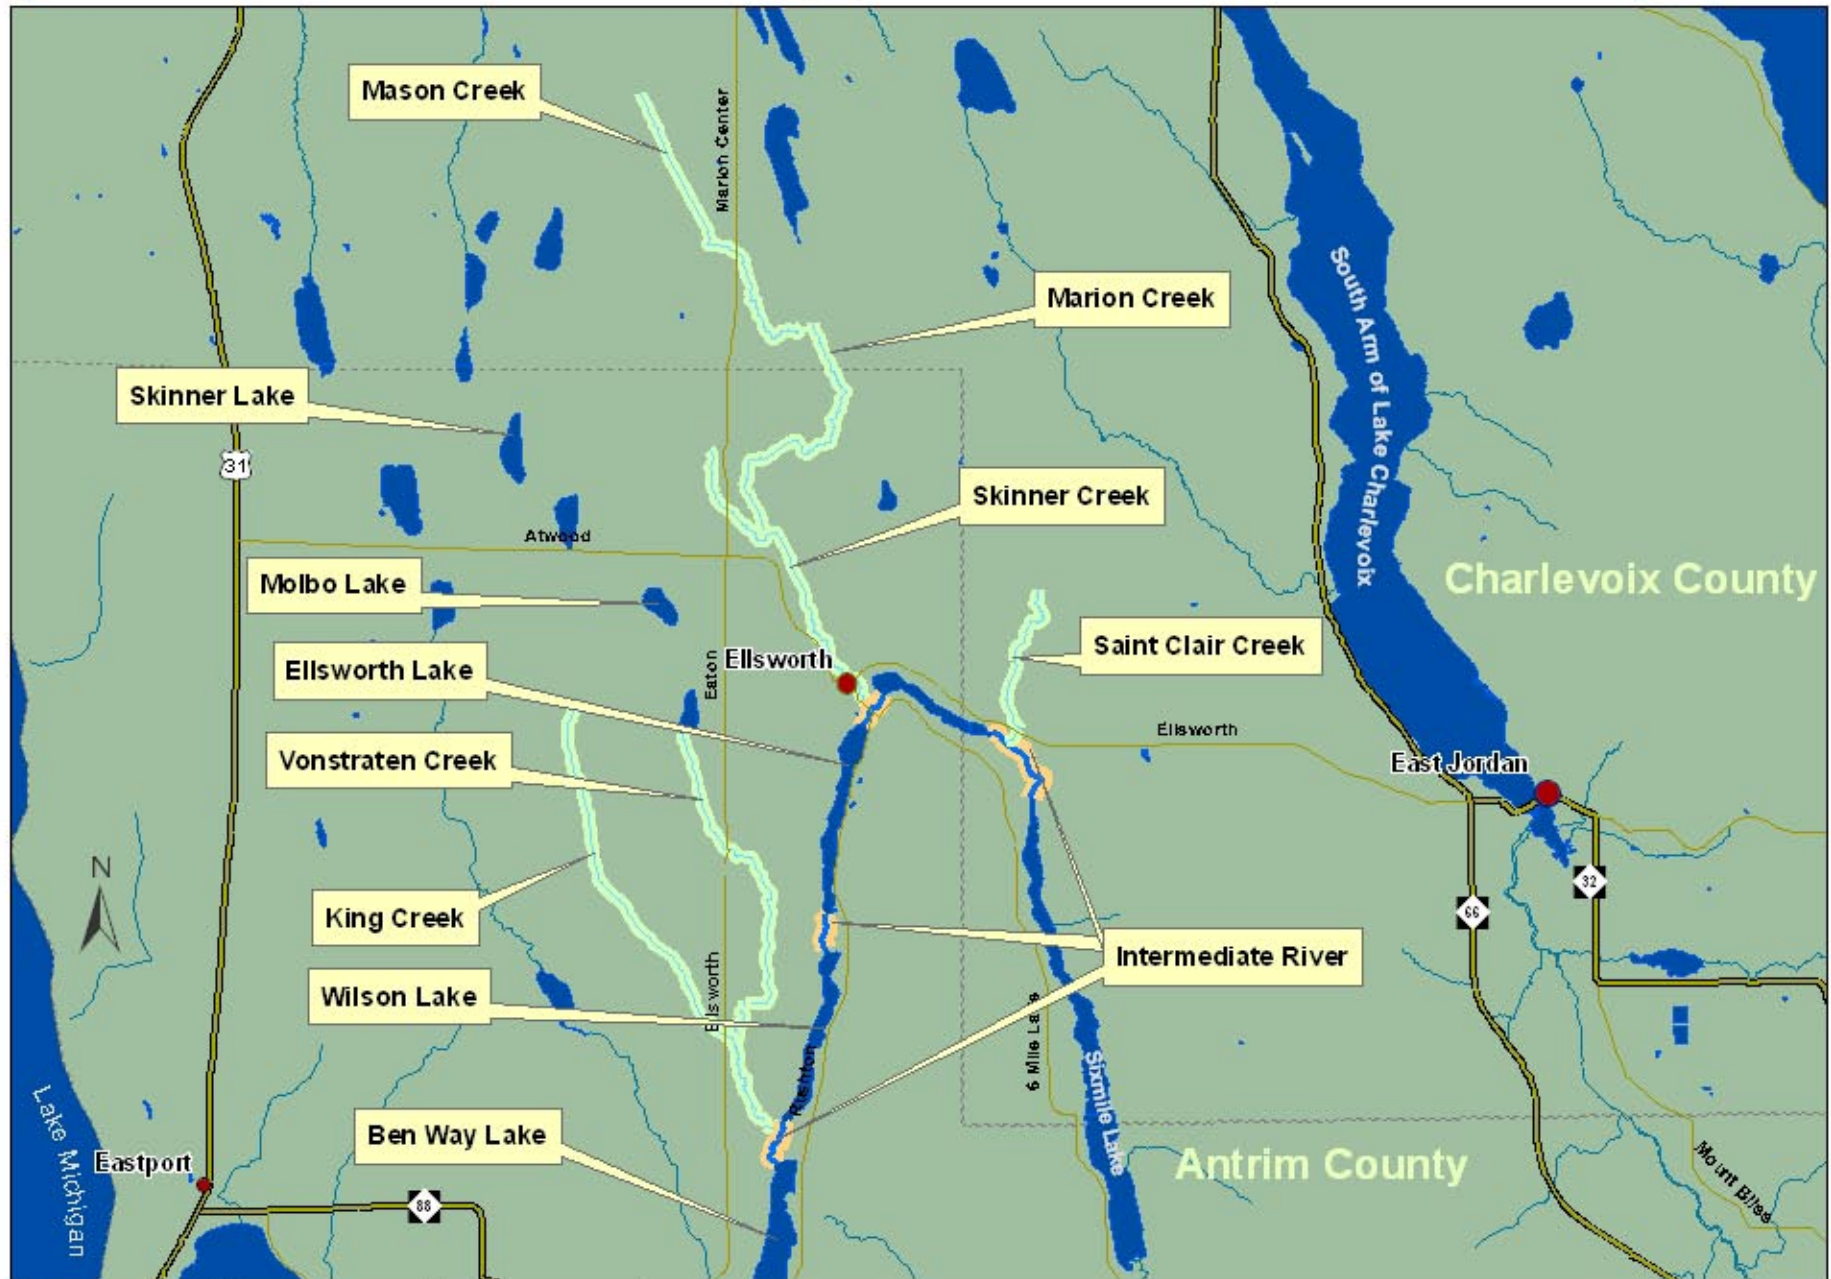

Ellsworth

Ben Way Lake, Ellsworth Lake, Intermediate River, King Creek, Little Torch Lake, Marion Creek, Mason Creek, Molbo Lake, Saint Clair Creek, Skinner Creek, Skinner Lake, Vonstraten Creek, Wilson Lake

Made by: Tip Of The Mitt Watershed Council, Aug 2006.
Data Source: All data acquired from the Michigan Geographic Data Library at: <http://www.mcgl.state.mi.us/mgdl/>.