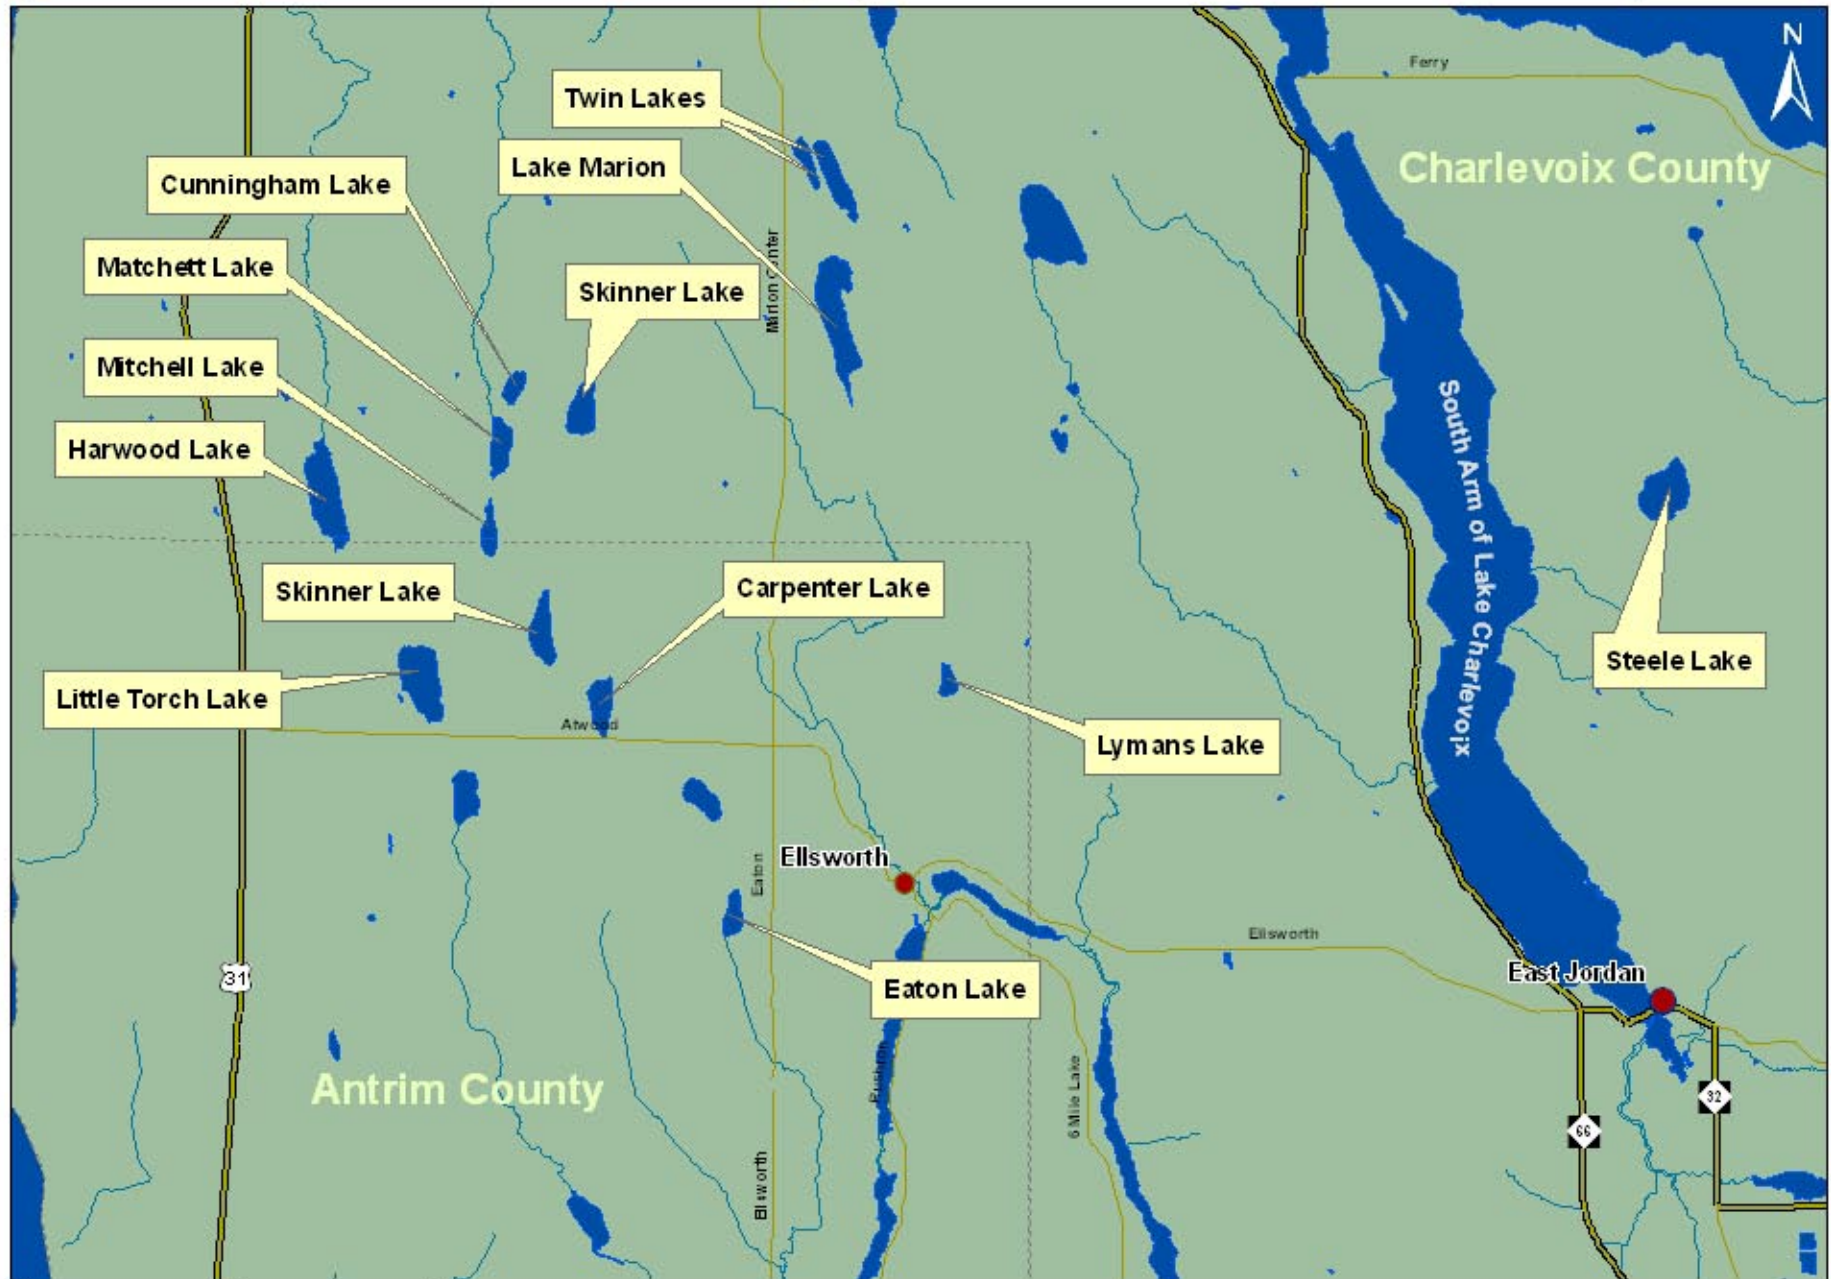

Ellsworth Lakes

Carpenter Lake, Cunningham Lake, Eaton Lake, Harwood Lake, Lake Marion, Little Torch Lake, Lyman's Lake, Matchett Lake, Mitchell Lake, Skinner Lake (Antrim), Skinner Lake (Charlevoix), Steele Lake, Twin Lakes,

- City
- Town
- Hamlet

- Major River
- Tributary

- State Hwy
- County Road

Made by: Tip Of The Mitt Watershed Council, Aug 2006.
 Data Source: All data acquired from the Michigan Geographic Data Library at: <http://www.mcgi.state.mi.us/mgdl/>.