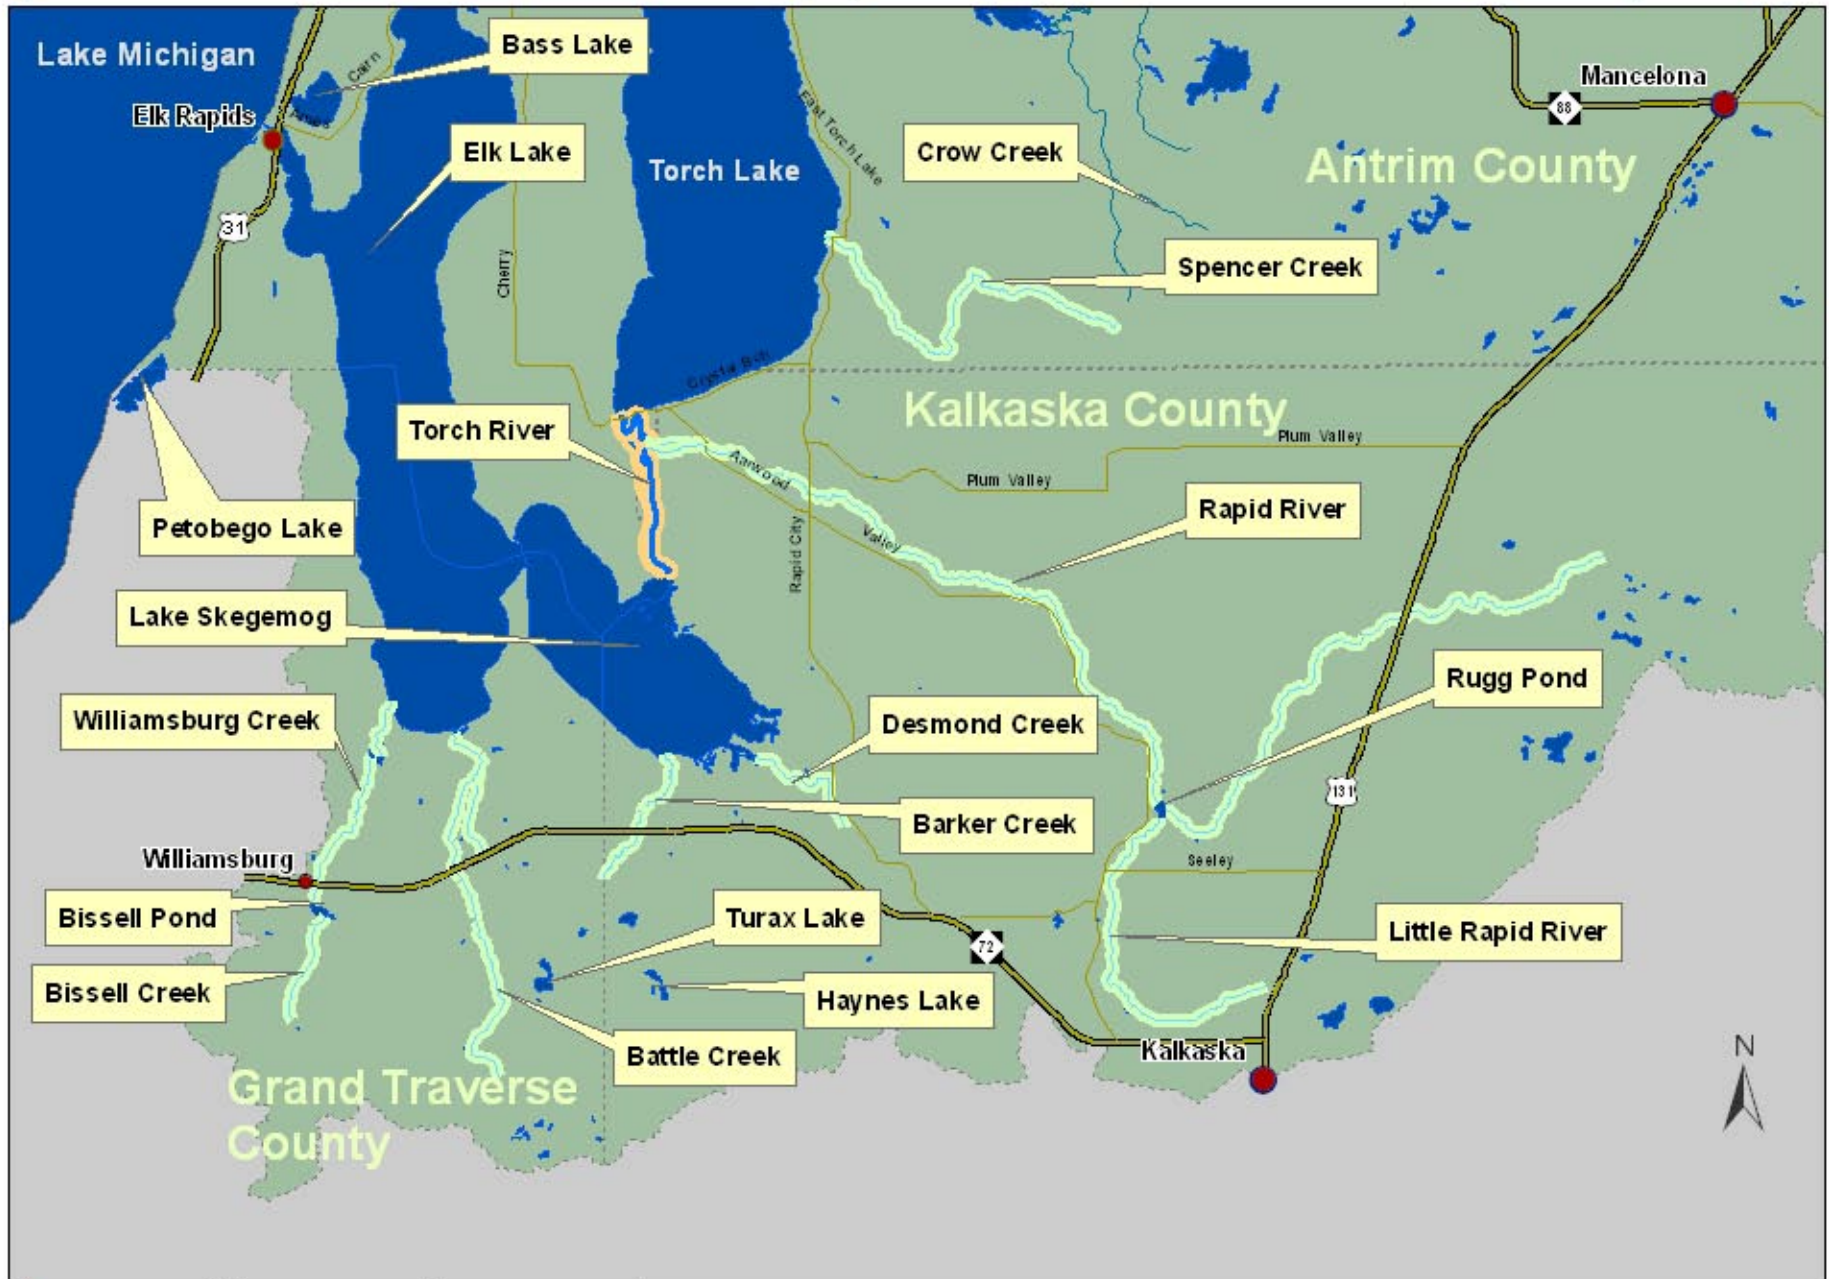

# Elk Rapids

Barker Creek, Bass Lake, Battle Creek, Bissell Creek, Bissell Pond, Crow Creek, Desmond Creek, Elk Lake, Haynes Lake, Lake Skegemog, Little Rapid River, Petobego Lake, Rapid River, Rugg Pond, Spencer Creek, Torch River, Turax Lake, Williamsburg Creek,

- City
- Town
- Hamlet

- Major River
- Tributary

- State Hwy
- County Road

**Made by: Tip Of The Mitt Watershed Council, Aug 2006.**  
 Data Source: All data acquired from the Michigan Geographic Data Library at: <http://www.mcgl.state.mi.us/mgdl/>.